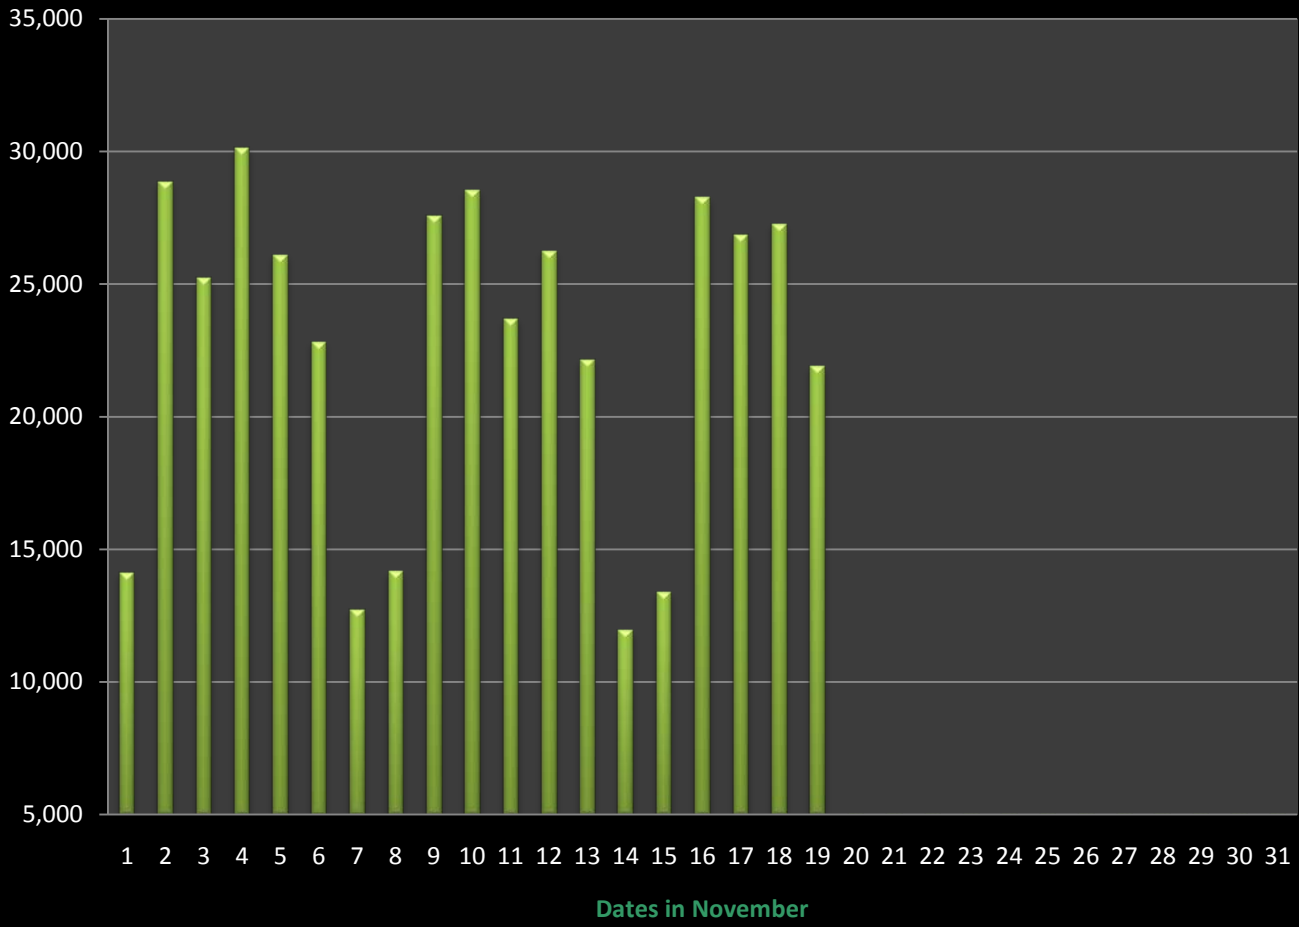

Unique Parcels Viewed by Day in November

4899